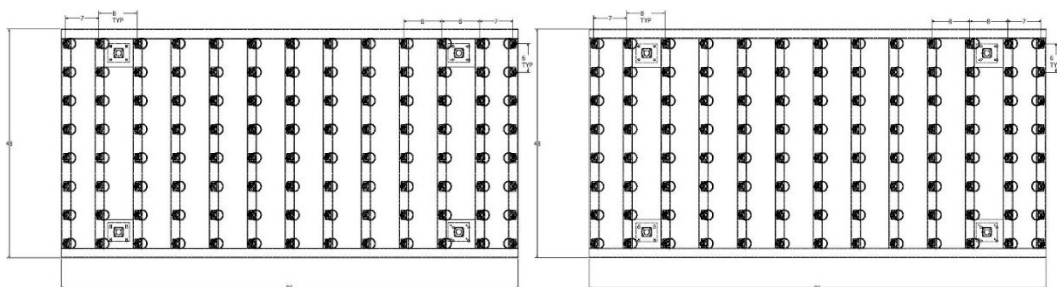

Options

1. Custom sizing and featured tables offered made-to-order.
   - 6" floor casters for mobility. (two – rigid, two – swivel w/ lever lock) Add $387.00
   - Table top cutouts available for operator reach or seamer machinery – [cut-out options](#)
   - Pneumatic tilting ball caster tables – reference PST Model PT-BCT – [pneumatic tilt options](#)
2. Table sizing indicates overall width and length footprint.
   - Ball caster spacing may vary +/- 1 inch for proper fit within frame.
   - Ordering example for Model BCT-36X24 with 6"X6" caster spacing: BCT-36X24-6X6

BCT-48X96-6X8

BCT-48X96-12X12